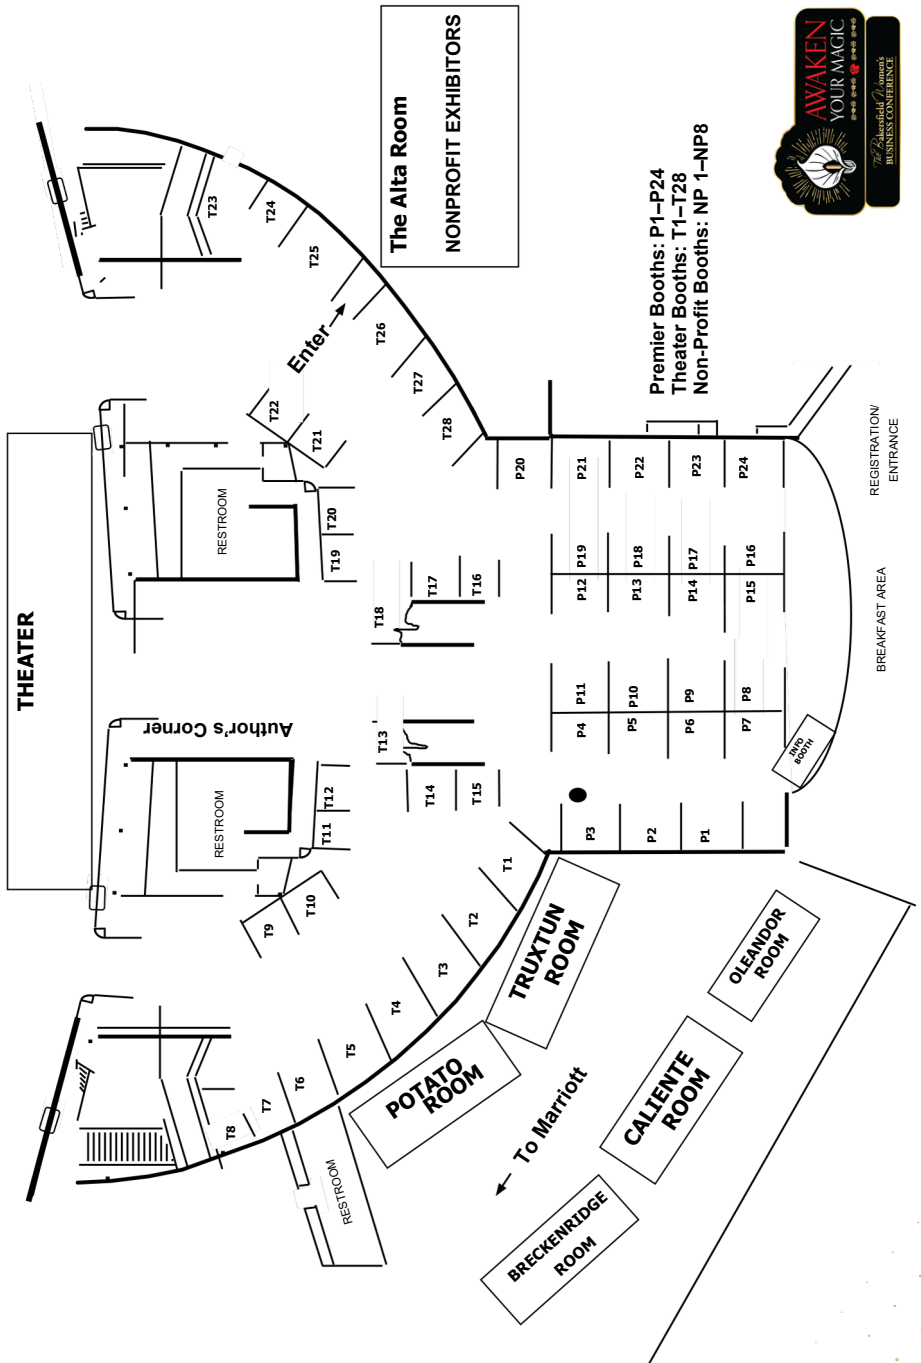

Dignity Health Theater Layout

Marriott Hotel

Workshop Speakers

Session A

9:45 a.m. - 10:45 a.m.

Kimiko Kobayashi
Beyond the Hurdles

Rewritten | Turning Life's Hardest Chapters into Your Strength and Leadership