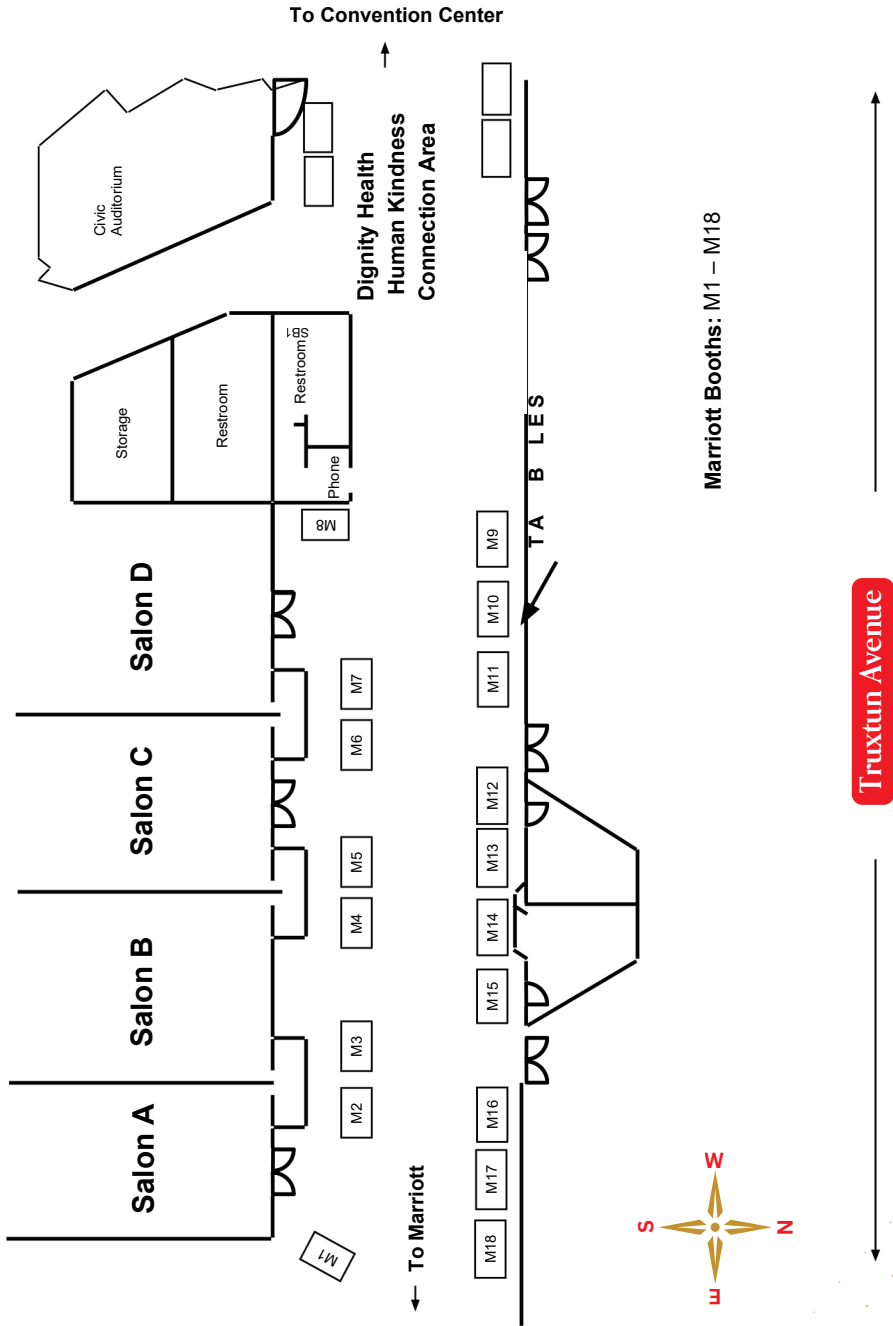

Dignity Health Theater Layout

Marriott Hotel

Workshop Speakers

Session A

9:45 a.m. - 10:45 a.m.

Kimiko Kobayashi
Beyond the Hurdles

Rewritten | Turning Life's Hardest Chapters into Your Strength and Leadership